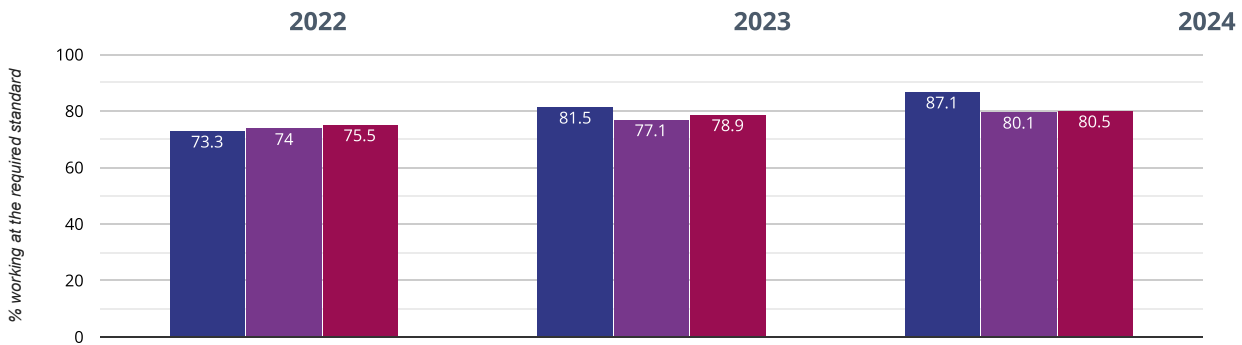

If you have any queries regarding the data within the Real Time Data graphs, please contact your Local Authority.

BURGH-LE-MARSH ST PETER & ST PAUL CE PRIMARY SCHOOL

Brought to you by [the NCEr](#)

Year 1: Working At

87.1% in 2024

5.6% points rise since 2023

13.8% points rise since 2022

Legend: Burgh-le-Marsh St Peter & St Paul CE Primary School, Lincolnshire (281), NCEr National (14571)

Year 2: Working At

50% in 2024

50% points drop since 2023