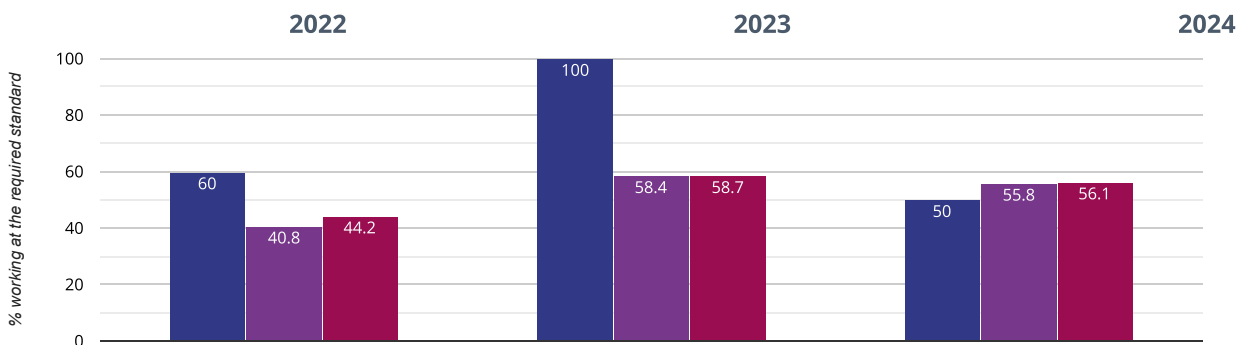

If you have any queries regarding the data within the Real Time Data graphs, please contact your Local Authority.

BURGH-LE-MARSH ST PETER & ST PAUL CE PRIMARY SCHOOL

Brought to you by [the NCEr](#)

Year 1: Working At

87.1% in 2024

5.6% points rise since 2023

13.8% points rise since 2022

Legend: Burgh-le-Marsh St Peter & St Paul CE Primary School, Lincolnshire (281), NCEr National (14571)

Year 2: Working At

50% in 2024

50% points drop since 2023